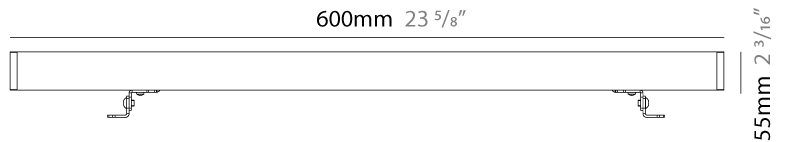

GENERAL

Series: Mini Corniche
Partner: Platek
Division: Exterior
Installation: Surface
Product Type: Wall Grazer
Mounting Location: Wall
Light Distribution: Adjustable

PHYSICAL

Shape: Rectangle
Length (mm): 600
Length (in): 23 ⁵/₈"
Width (mm): 32
Width (in): 1 ¹/₄"
Height (mm): 32
Height (in): 1 ¹/₄"
Extension (mm): 55
Extension (in): 2 ³/₁₆"
Weight (kg): 1.8
Weight (lbs): 4.0
Screws: A4 stainless steel
Diffuser: Clear tempered glass
Gasket: Gore-Tex valve to prevent condensation inside the fitting.
Fixture Finish: BLK / WHI / GRY / COR / ANT / BRZ
Fixture Material: Extruded Aluminum

ELECTRICAL

Lamp Type: LED
Total Output Wattage (W): 23
Dimming: Bluetooth technology or DMX
Control Gear: DMX
Driver Included: No
Driver Location: Remote
Driver Type: Constant Current - Universal
Driver Class: Class 2
Input Voltage (V): 120 - 277
Constant Current (MA): 500

LED

Number of LEDs: 16
Color Temperature (°K): RGBW
CRI: >80 CRI
Lamp Life (hrs): 60000
Special LEDs offerings: RGBW

OPTICAL

Optic°: 26 / 40 / ELL

RATINGS AND CERTIFICATIONS

Certified By: Certified for North American Standards
IP rating: IP65
IK Rating: IK06
Bug Rating: B1 U0 G0
Upon Request: Higher Maximum Ambient Temperature

PROJECT
TYPE
SPECIFIER
QUANTITY
DATE

32mm 1 ¹/₄"

30mm 1 ³/₁₆"