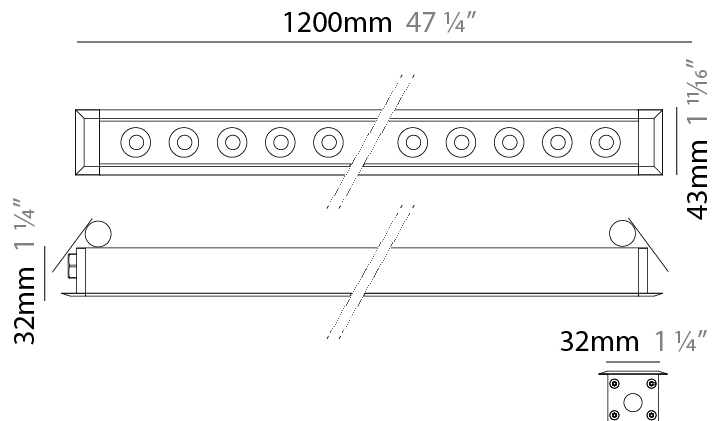

GENERAL

Series: Mini Corniche
Partner: Platek
Division: Exterior
Installation: Recessed
Product Type: Downlight
Mounting Location: Ceiling
Light Distribution: Downlight

PHYSICAL

Shape: Rectangle
Length (mm): 1220
Length (in): 48 1/2
Width (mm): 43
Width (in): 1 3/4
Height (mm): 32
Height (in): 1 1/4
Ceiling Thickness (mm): 2 - 13
Ceiling Thickness (in): 1/16 - 1/2
Weight (kg): 2.7
Weight (lbs): 5.9
Diffuser: Clear tempered glass
Gasket: Gore-Tex valve to prevent condensation
Fixture Material: Extruded Aluminum
Cut-out Measurements: 36mm / 1 7/16" x 1210mm / 47 5/8"

ELECTRICAL

Lamp Type: LED
Total Output Wattage (W): 40 / 20 (Dif) / 21 (Asy)
Driver Included: No
Driver Location: Remote
Driver Type: Constant Voltage - 120 / 277Vac
Input Voltage (V): 120
Output Voltage (V): 24
Upon Request: (Not included - see components [IP65 or higher enclosure to be supplied by others]) 0-10Vdc dimming / Phase dimming / Non-dimming 120/277Vac

LED

Number of LEDs: 36
Color Temperature (°K): 3000 / 4000
Max. Delivered Lumen (lm): 3000 / 3120
Nominal Lumen (lm): 5040 / 5220
CRI: >80 CRI
Lamp Life (hrs): 60000

OPTICAL

Optic°: 13 / 26 / 40 / ASY / DIF / ELL

RATINGS AND CERTIFICATIONS

Certified By: Certified for North American Standards
IP rating: IP65
IK Rating: IK07
Bug Rating: B3 U1 G1
Upon Request: Higher Maximum Ambient Temperature

PROJECT
TYPE
SPECIFIER
QUANTITY
DATE