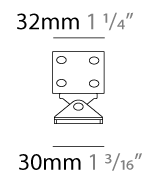

GENERAL

Series: Mini Corniche
Partner: Platek
Division: Exterior
Installation: Surface
Product Type: Wall Grazer
Mounting Location: Wall
Light Distribution: Adjustable

PHYSICAL

Shape: Rectangle
Length (mm): 1200
Length (in): 47 1/4
Width (mm): 32
Width (in): 1 1/4
Height (mm): 32
Height (in): 1 1/4
Extension (mm): 55
Extension (in): 2 3/16
Weight (kg): 2.5
Weight (lbs): 5.5
Screws: A4 stainless steel
Diffuser: Clear tempered glass
Gasket: Gore-Tex valve to prevent condensation inside the fitting.
Fixture Finish: [BLK / WHI / GRY / COR / ANT / BRZ](#)
Fixture Material: Extruded Aluminum

ELECTRICAL

Lamp Type: LED
Input Wattage (W): 40 / 21 (Dif)
Total Output Wattage (W): 36 / 20 (Dif)
Driver Included: No
Driver Location: Remote
Driver Type: Constant Voltage - 120 / 277Vac
Driver Class: Class 2
Input Voltage (V): 120 - 277
Output Voltage (V): 24
Upon Request: (Not included - see components [IP65 or higher enclosure to be supplied by others]) 0-10Vdc dimming / Phase dimming / Non-dimming 120/277Vac

LED

Number of LEDs: 36
Color Temperature (°K): [3000 / 4000](#)
Max. Delivered Lumen (lm): 3000 / 3120
Nominal Lumen (lm): 5040 / 5220
CRI: >80 CRI
Lamp Life (hrs): 60000

OPTICAL

Optic: [13 / 26 / 40 / DIF / ELL](#)

RATINGS AND CERTIFICATIONS

Certified By: Certified for North American Standards
IP rating: IP65
IK Rating: IK06
Bug Rating: B3 U1 G1
Upon Request: Higher Maximum Ambient Temperature

PROJECT
TYPE
SPECIFIER
QUANTITY
DATE