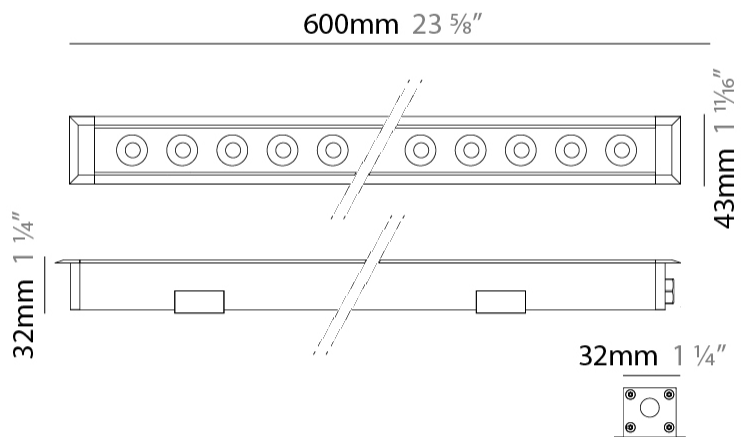

GENERAL

Series: Mini Corniche
Partner: Platek
Division: Exterior
Installation: Recessed
Product Type: Walk Over
Mounting Location: In-Ground
Light Distribution: Uplight

PHYSICAL

Shape: Rectangle
Length (mm): 620
Length (in): 24 7/16
Width (mm): 43
Width (in): 1 11/16
Depth (mm): 32
Depth (in): 1 1/4
Diffuser: Tempered Glass - 5mm / 3/16" thick
Gasket: Gore-Tex valve to prevent condensation
Fixture Finish: BLK / WHI / GRY / COR / ANT / BRZ
Fixture Material: Extruded Aluminum

ELECTRICAL

Lamp Type: LED
Input Wattage (W): 21 / 11.5 (Dif) / 12.5 (Asy)
Total Output Wattage (W): 18.5 / 10.5 (Dif) / 11 (Asy)
Driver Included: No
Driver Location: Remote
Driver Type: Constant Voltage - 120 / 277Vac
Driver Class: Class 2
Input Voltage (V): 120 - 277
Output Voltage (V): 24
Upon Request: (Not included - see components [IP65 or higher enclosure to be supplied by others]) 0-10Vdc dimming / Phase dimming / Non-dimming 120/277Vac

LED

Number of LEDs: 18
Color Temperature (°K): 3000 / 4000
Max. Delivered Lumen (lm): 340 - 1500 / 350 - 1560
CRI: >80 CRI
Lamp Life (hrs): 60000

OPTICAL

Optic°: 13 / 26 / 40 / ELL / DIF / ASY
Beam Angle: Diffuser - 82

RATINGS AND CERTIFICATIONS

Certified By: Certified for North American Standards
IP rating: IP67
IK Rating: IK07
Bug Rating: B0 U5 G0
Upon Request: Higher Maximum Ambient Temperature