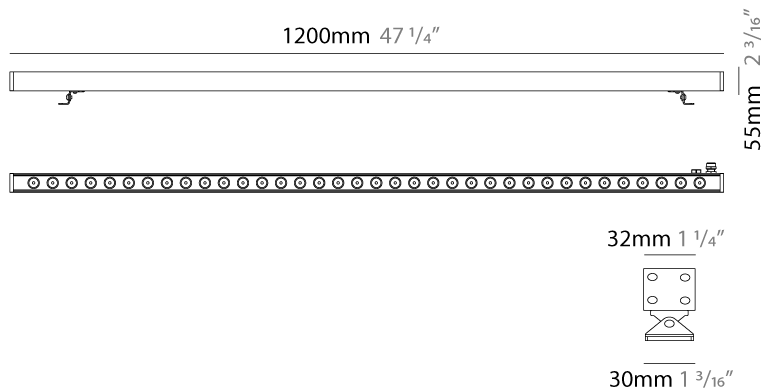

GENERAL

Series: Mini Corniche
Partner: Platek
Division: Exterior
Installation: Surface
Product Type: Wall Grazer
Mounting Location: Wall
Light Distribution: Adjustable

PHYSICAL

Shape: Rectangle
Length (mm): 1200
Length (in): 47 1/4
Width (mm): 32
Width (in): 1 1/4
Height (mm): 32
Height (in): 1 1/4
Extension (mm): 55
Extension (in): 2 3/16
Weight (kg): 2.5
Weight (lbs): 5.5
Screws: A4 stainless steel
Diffuser: Clear tempered glass
Gasket: Gore-Tex valve to prevent condensation inside the fitting.
Fixture Finish: [BLK / WHI / GRY / COR / ANT / BRZ](#)
Fixture Material: Extruded Aluminum

ELECTRICAL

Lamp Type: LED
Total Output Wattage (W): 46
Dimming: Bluetooth technology or DMX
Control Gear: DMX
Driver Included: No
Driver Location: Remote
Driver Type: Constant Current - Universal
Driver Class: Class 2
Input Voltage (V): 120 - 277
Constant Current (MA): 500

LED

Number of LEDs: 32
Color Temperature (°K): RGBW
CRI: >80 CRI
Lamp Life (hrs): 60000
Special LEDs offerings: RGBW

OPTICAL

Optic°: [26 / 40 / ELL](#)

RATINGS AND CERTIFICATIONS

Certified By: Certified for North American Standards
IP rating: IP65
IK Rating: IK07
Bug Rating: B1 U0 G0
Upon Request: Higher Maximum Ambient Temperature