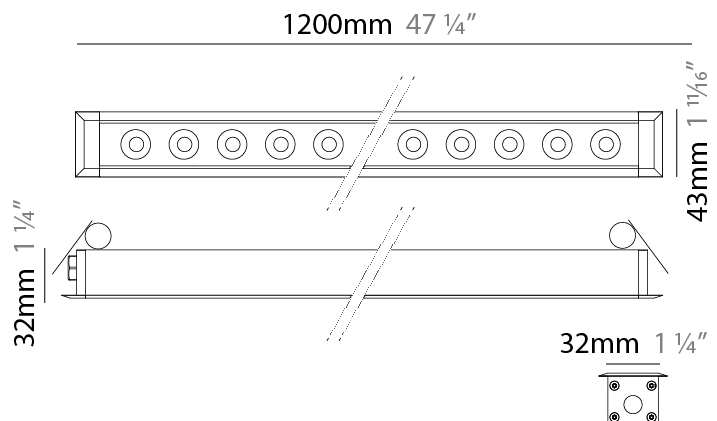

GENERAL

Series: Mini Corniche
Partner: Platek
Division: Exterior
Installation: Recessed
Product Type: Downlight
Mounting Location: Ceiling
Light Distribution: Downlight

PHYSICAL

Shape: Rectangle
Length (mm): 1220
Length (in): 48 1/2
Width (mm): 43
Width (in): 1 3/4
Height (mm): 32
Height (in): 1 1/4
Ceiling Thickness (mm): 2 - 13
Ceiling Thickness (in): 1/16 - 1/2
Weight (kg): 2.7
Weight (lbs): 5.9
Diffuser: Clear tempered glass
Gasket: Gore-Tex valve to prevent condensation
Fixture Finish: [BLK](#) / [WHI](#) / [GRY](#) / [COR](#) / [ANT](#) / [BRZ](#)
Fixture Material: Extruded Aluminum
Cut-out Measurements: 36mm / 1 7/16" x 1210mm / 47 5/8"

ELECTRICAL

Lamp Type: LED
Total Output Wattage (W): 46
Dimming: Bluetooth technology or DMX
Control Gear: DMX
Driver Included: No
Driver Location: Remote
Driver Type: Constant Current - Universal
Driver Class: Class 2
Input Voltage (V): 120 - 277
Constant Current (MA): 500

LED

Number of LEDs: 32
Color Temperature (°K): RGBW
CRI: >80 CRI
Lamp Life (hrs): 60000
Special LEDs offerings: RGBW

OPTICAL

Optic°: [26](#) / [40](#) / [ELL](#)

RATINGS AND CERTIFICATIONS

Certified By: Certified for North American Standards
IP rating: IP65
IK Rating: IK06
Bug Rating: B1 U0 G0
Upon Request: Higher Maximum Ambient Temperature