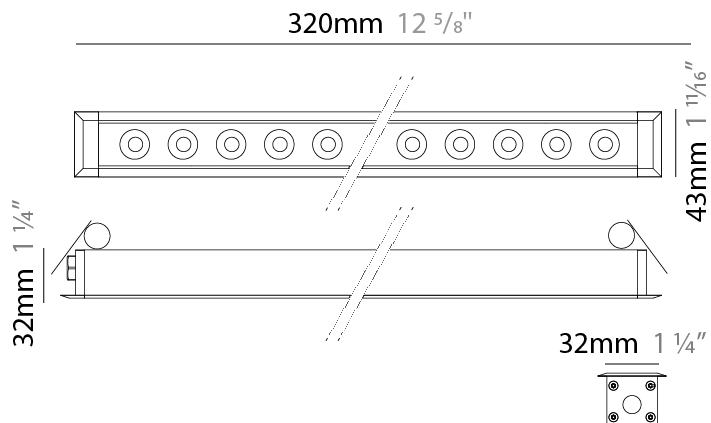

GENERAL

Series: Mini Corniche
Partner: Platek
Division: Exterior
Installation: Recessed
Product Type: Downlight
Mounting Location: Ceiling
Light Distribution: Downlight

PHYSICAL

Shape: Rectangle
Length (mm): 320
Length (in): 12 ⁵/₈
Width (mm): 43
Width (in): 1 ⁵/₈
Height (mm): 32
Height (in): 1 ¹/₄
Ceiling Thickness (mm): 2 - 13
Ceiling Thickness (in): 1/16 - 1/2
Weight (kg): 0.8
Weight (lbs): 1.76
Diffuser: Clear tempered glass
Gasket: Gore-Tex valve to prevent condensation
Fixture Finish: BLK / WHI / GRY / COR / ANT / BRZ
Fixture Material: Extruded Aluminum
Cut-out Measurements: 36mm / 1 7/16" x 310mm / 12 3/16"

ELECTRICAL

Lamp Type: LED
Total Output Wattage (W): 9.5 / 5.5 / 6
Driver Included: No
Driver Location: Remote
Driver Type: Constant Voltage - 120 / 277Vac
Driver Class: Class 2
Input Voltage (V): 120 - 277
Output Voltage (V): 24
Upon Request: (Not included - see components [IP65 or higher enclosure to be supplied by others]) 0-10Vdc dimming / Phase dimming / Non-dimming 120/277Vac

LED

Number of LEDs: 9
Color Temperature (°K): 3000 / 4000
Max. Delivered Lumen (lm): 750 / 780
Nominal Lumen (lm): 1260 / 1305
CRI: >80 CRI
Lamp Life (hrs): 60000

OPTICAL

Optic^o: 13 / 26 / 40 / ASY / DIF / ELL

RATINGS AND CERTIFICATIONS

Certified By: Certified for North American Standards
IP rating: IP65
IK Rating: IK07
Bug Rating: B1 U1 G0
Upon Request: Higher Maximum Ambient Temperature

PROJECT
TYPE
SPECIFIER
QUANTITY
DATE