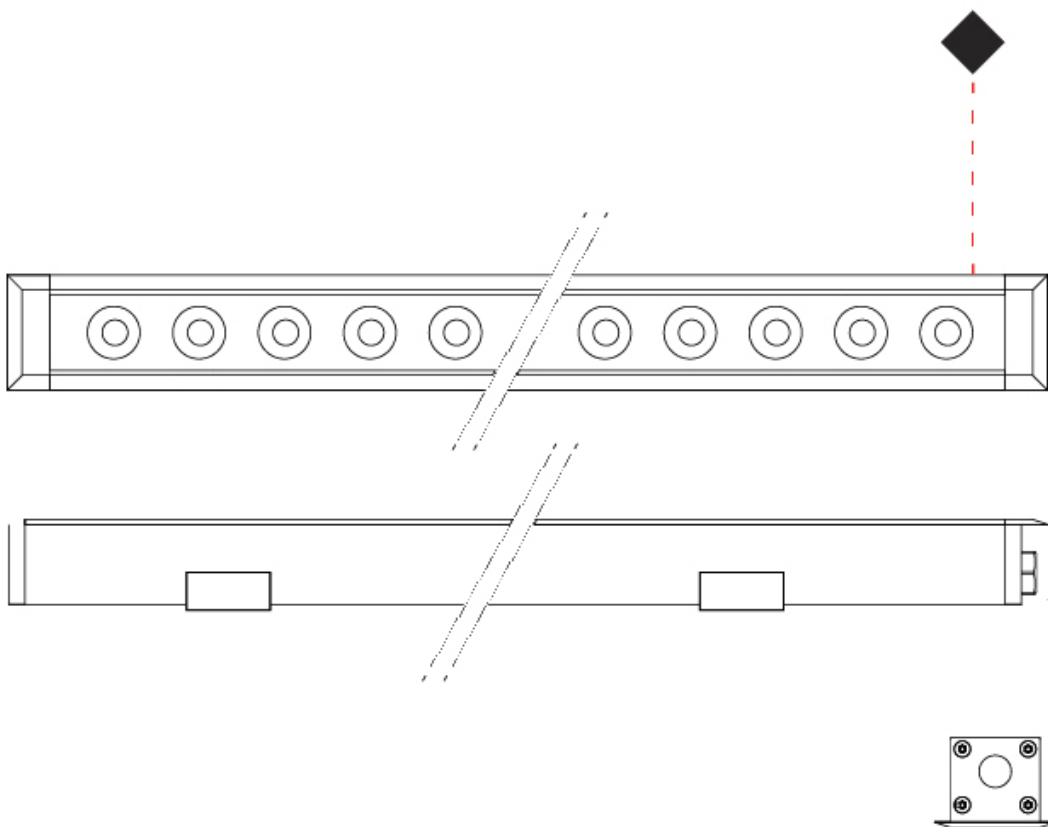

MINI CORNICHE RECESSED

E9I622-

PROJECT	_____
TYPE	_____
SPECIFIER	_____
QUANTITY	_____
DATE	_____

E