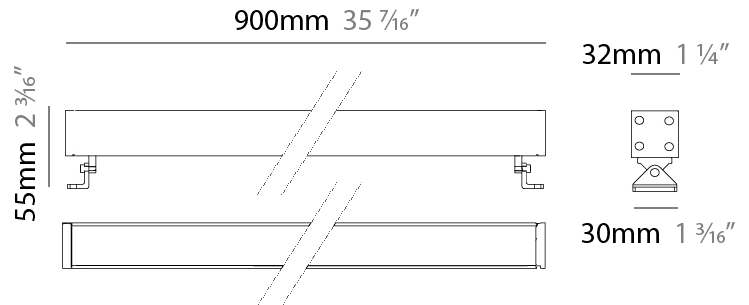

Series: Mini Corniche
Partner: Platek
Division: Exterior
Installation: Surface
Product Type: Wall Grazer
Mounting Location: Wall
Light Distribution: Adjustable

PHYSICAL

Shape: Rectangle
Length (mm): 900
Length (in): 35 ⁷/₁₆
Width (mm): 32
Width (in): 1 ¹/₄
Height (mm): 32
Height (in): 1 ¹/₄
Extension (mm): 55
Extension (in): 2 ³/₁₆
Weight (kg): 2.2
Weight (lbs): 4.8
Screws: A4 stainless steel
Diffuser: Clear tempered glass
Gasket: Gore-Tex valve to prevent condensation inside the fitting.
Fixture Finish: BLK / WHI / GRY / COR / ANT / BRZ
Fixture Material: Extruded Aluminum

ELECTRICAL

Lamp Type: LED
Input Wattage (W): 29 / 15.5 (Dif.)
Total Output Wattage (W): 27 / 15 (Dif.)
Driver Included: No
Driver Location: Remote
Driver Type: Constant Voltage - 120 / 277Vac
Driver Class: Class 2
Input Voltage (V): 120 - 277
Output Voltage (V): 24
Upon Request: (Not included - see components [IP65 or higher enclosure to be supplied by others]) 0-10Vdc dimming / Phase dimming / Non-dimming 120/277Vac

LED

Number of LEDs: 27
Color Temperature (°K): 3000 / 4000
Max. Delivered Lumen (lm): 2260 / 2350
Nominal Lumen (lm): 3780 / 3915
CRI: >80 CRI
Lamp Life (hrs): 60000

OPTICAL

Optic°: 13 / 26 / 40 / DIF / ELL

RATINGS AND CERTIFICATIONS

Certified By: Certified for North American Standards
IP rating: IP65
IK Rating: IK06
Bug Rating: B3 U1 G1
Upon Request: Higher Maximum Ambient Temperature

PROJECT
TYPE
SPECIFIER
QUANTITY
DATE