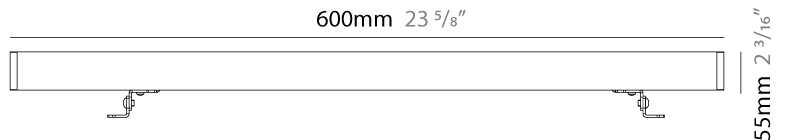

GENERAL

Series: Mini Corniche
Partner: Platek
Division: Exterior
Installation: Surface
Product Type: Wallwash
Mounting Location: Wall
Light Distribution: Adjustable

PHYSICAL

Shape: Rectangle
Length (mm): 600
Length (in): 23 ⁵/₈"
Width (mm): 32
Width (in): 1 ¹/₄"
Height (mm): 32
Height (in): 1 ¹/₄"
Extension (mm): 55
Extension (in): 2 ³/₁₆"
Weight (kg): 1.8
Weight (lbs): 4.0
Screws: A4 stainless steel
Diffuser: Clear tempered glass
Gasket: Gore-Tex valve to prevent condensation inside the fitting.
Fixture Finish: [BLK / WHI / GRY / COR / ANT / BRZ](#)
Fixture Material: Extruded Aluminum

ELECTRICAL

Lamp Type: LED
Input Wattage (W): 18.5 / 10.5 (Dif.)
Total Output Wattage (W): 18 / 10 (Dif.)
Driver Included: No
Driver Location: Remote
Driver Type: Constant Voltage - 120 / 277Vac
Driver Class: Class 2
Input Voltage (V): 120 - 277
Output Voltage (V): 24
Upon Request: (Not included - see components [IP65 or higher enclosure to be supplied by others]) 0-10Vdc dimming / Phase dimming / Non-dimming 120/277Vac

LED

Number of LEDs: 18
Color Temperature (°K): [3000 / 4000](#)
Max. Delivered Lumen (lm): 1500 / 1560
Nominal Lumen (lm): 2520 / 2610
CRI: >80 CRI
Lamp Life (hrs): 60000

OPTICAL

Optic°: [13 / 26 / 40 / DIF / ELL](#)

RATINGS AND CERTIFICATIONS

Certified By: Certified for North American Standards
IP rating: IP65
IK Rating: IK06
Bug Rating: B2 U1 G0

PROJECT
TYPE
SPECIFIER
QUANTITY
DATE

32mm 1 ¹/₄ "

30mm 1 ³/₁₆ "