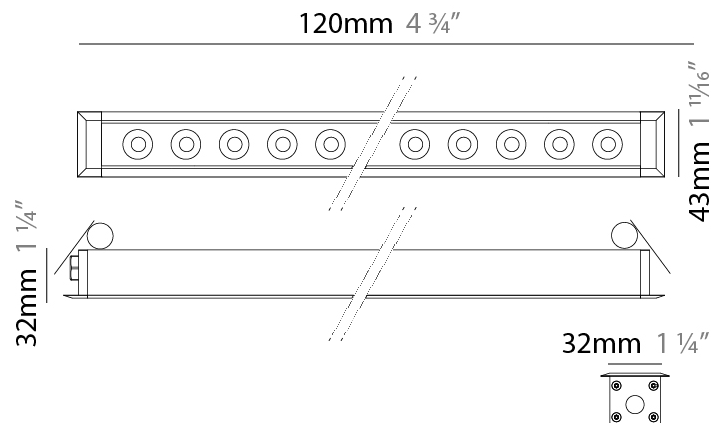

GENERAL

Series: Mini Corniche
Partner: Platek
Division: Exterior
Installation: Recessed
Product Type: Downlight
Mounting Location: Ceiling
Light Distribution: Downlight

PHYSICAL

Shape: Rectangle
Length (mm): 120
Length (in): 4 ¾
Width (mm): 43
Width (in): 1 ⅞
Height (mm): 32
Height (in): 1 ¼
Ceiling Thickness (mm): 2 - 13
Ceiling Thickness (in): 1/16 - 1/2
Diffuser: Clear tempered glass
Gasket: Gore-Tex valve to prevent condensation
Fixture Finish: [BLK](#) / [WHI](#) / [GRY](#) / [COR](#) / [ANT](#) / [BRZ](#)
Fixture Material: Extruded Aluminum
Cut-out Measurements: 36mm / 1 7/16" x 110mm / 4 5/16"

ELECTRICAL

Lamp Type: LED
Input Wattage (W): 3.5 / 1.5 (Dif)
Total Output Wattage (W): 3 / 1 (Dif)
Driver Included: No
Driver Location: Remote
Driver Type: Constant Voltage - 120 / 277Vac
Driver Class: Class 2
Input Voltage (V): 120 - 277
Output Voltage (V): 24
Upon Request: (Not included - see components [IP65 or higher enclosure to be supplied by others]) 0-10Vdc dimming / Phase dimming / Non-dimming 120/277Vac

LED

Number of LEDs: 3
Color Temperature (°K): [3000](#) / [4000](#)
Max. Delivered Lumen (lm): 250 / 260
Nominal Lumen (lm): 420 / 435
CRI: >80 CRI
Lamp Life (hrs): 60000

OPTICAL

Optic°: [13](#) / [26](#) / [40](#) / [ASY](#) / [DIF](#) / [ELL](#)

RATINGS AND CERTIFICATIONS

Certified By: Certified for North American Standards
IP rating: IP65
IK Rating: IK07
Bug Rating: B1 U1 G0
Upon Request: Higher Maximum Ambient Temperature