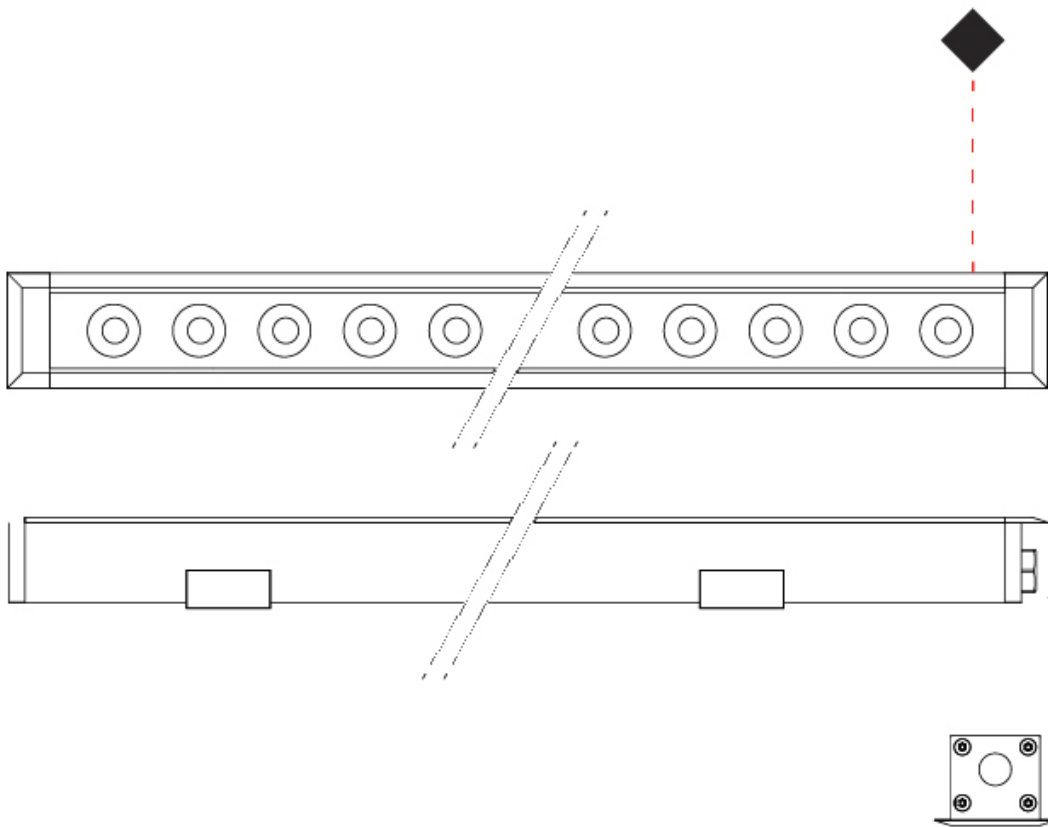

MINI CORNICHE RECESSED

E9I639-

PROJECT	_____
TYPE	_____
SPECIFIER	_____
QUANTITY	_____
DATE	_____

E