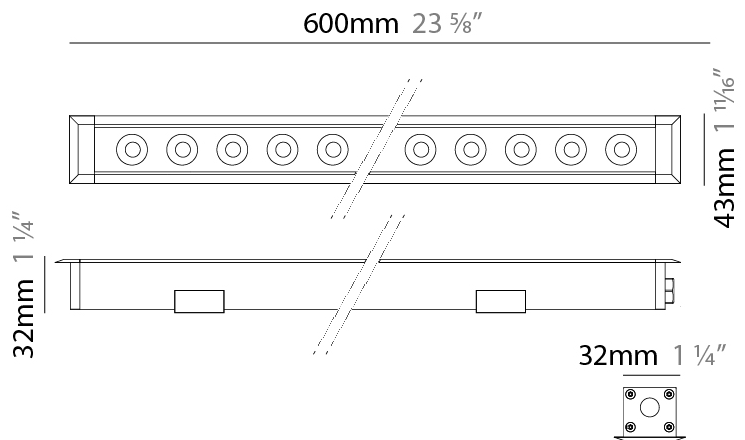

MINI CORNICHE RECESSED

E91638- _____ - _____
base number   Finish   Lens
                         Options   Options

1. To build a product code in our configurator select the specify button on the base model # product page
2. To build a manual product code on this datasheet choose from the options listed below in blue font and add the suffix to the base model #

GENERAL

Series: Mini Corniche
Partner: Platek
Division: Exterior
Installation: Recessed
Product Type: Walk Over
Mounting Location: In-Ground
Light Distribution: Uplight

PHYSICAL

Shape: Rectangle
Length (mm): 620
Length (in): 24 7/16
Width (mm): 43
Width (in): 1 11/16
Depth (mm): 32
Depth (in): 1 1/4
Diffuser: Tempered Glass - 5mm / 3/16" thick
Gasket: Gore-Tex valve to prevent condensation
Fixture Finish: BLK / WHI / GRY / COR / ANT / BRZ
Fixture Material: Extruded Aluminum

ELECTRICAL

Lamp Type: LED
Total Output Wattage (W): 23
Dimming: Bluetooth technology or DMX
Control Gear: DMX
Driver Included: No
Driver Location: Remote
Driver Type: Constant Current - Universal
Driver Class: Class 2
Input Voltage (V): 120 - 277
Constant Current (MA): 500

LED

Number of LEDs: 16
Color Temperature (°K): RGBW
CRI: >80 CRI
Lamp Life (hrs): 60000
Special LEDs offerings: RGBW

OPTICAL

Optic°: 28 / 47 / ELL

RATINGS AND CERTIFICATIONS

Certified By: Certified for North American Standards
IP rating: IP67
IK Rating: IK07
Bug Rating: B1 U0 G0
Upon Request: Higher Maximum Ambient Temperature