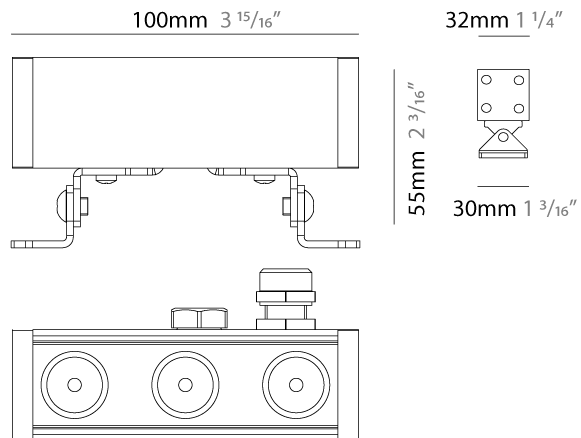

GENERAL

Series: Mini Corniche
Partner: Platek
Division: Exterior
Installation: Surface
Product Type: Wall Grazer
Mounting Location: Wall
Light Distribution: Adjustable

PHYSICAL

Shape: Rectangle
Length (mm): 100
Length (in): 3 ¹⁵/₁₆
Width (mm): 32
Width (in): 1 ¹/₄
Height (mm): 32
Height (in): 1 ¹/₄
Extension (mm): 55
Extension (in): 2 ³/₁₆
Weight (kg): 1.2
Weight (lbs): 2.6
Screws: A4 stainless steel
Diffuser: Clear tempered glass
Gasket: Gore-Tex valve to prevent condensation inside the fitting.
Fixture Finish: [BLK / WHI / GRY / COR / ANT / BRZ](#)
Fixture Material: Extruded Aluminum

ELECTRICAL

Lamp Type: LED
Input Wattage (W): 3.5 / 1.5 (Dif)
Total Output Wattage (W): 3 / 1 (Dif)
Driver Included: No
Driver Location: Remote
Driver Type: Constant Voltage - Universal
Driver Class: Class 2
Input Voltage (V): 120 - 277
Output Voltage (V): 24
Upon Request: (Not included - see components [IP65 or higher enclosure to be supplied by others]) 0-10Vdc dimming / Phase dimming / Non-dimming 120/277Vac

LED

Number of LEDs: 3
Color Temperature (°K): [3000 / 4000](#)
Max. Delivered Lumen (lm): 250 / 260
Nominal Lumen (lm): 420 / 435
CRI: >80 CRI
Lamp Life (hrs): 60000

OPTICAL

Optic°: [13 / 26 / 40 / DIF / ELL](#)

RATINGS AND CERTIFICATIONS

Certified By: Certified for North American Standards
IP rating: IP65
IK Rating: IK06
Bug Rating: B1 U1 G0
Upon Request: Higher Maximum Ambient Temperature

PROJECT
TYPE
SPECIFIER
QUANTITY
DATE