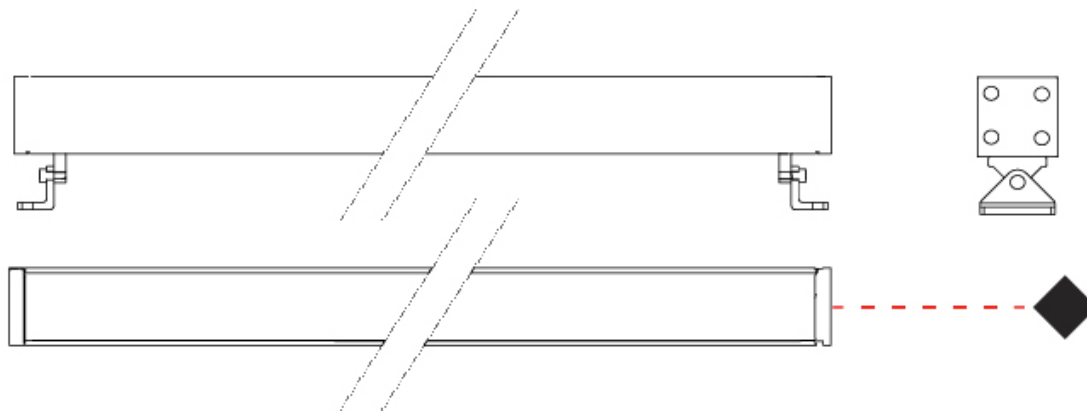

MINI CORNICHE SURFACE

E9W574-

PROJECT	_____
TYPE	_____
SPECIFIER	_____
QUANTITY	_____
DATE	_____

E