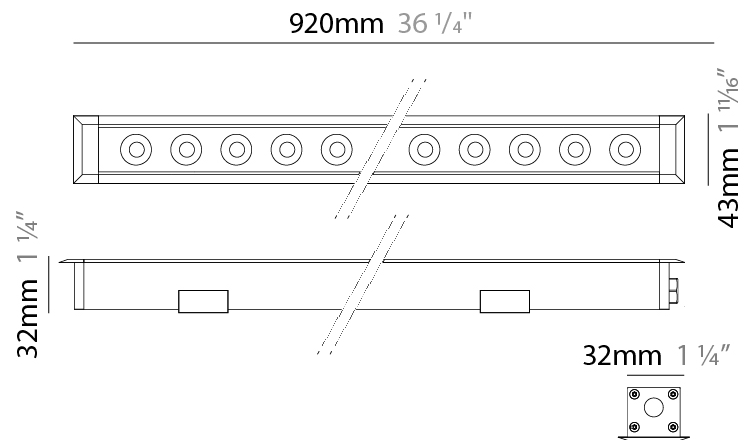

MINI CORNICHE RECESSED

E91640- -

base number   Finish Options   Lens Options

1. To build a product code in our configurator select the specify button on the base model # product page
2. To build a manual product code on this datasheet choose from the options listed below in blue font and add the suffix to the base model #

GENERAL

Series: Mini Corniche
Partner: Platek
Division: Exterior
Installation: Recessed
Product Type: Walk Over
Mounting Location: In-Ground

PHYSICAL

Shape: Rectangle
Length (mm): 920
Length (in): 36 1/4
Width (mm): 43
Width (in): 1 5/8
Height (mm): 32
Diffuser: Tempered Glass - 5mm / 3/16" thick
Gasket: Gore-Tex valve to prevent condensation inside the fitting.
Fixture Finish: [BLK](#) / [WHI](#) / [GRY](#) / [COR](#) / [ANT](#) / [BRZ](#)
Fixture Material: Extruded Aluminum

ELECTRICAL

Lamp Type: LED
Total Output Wattage (W): 35
Dimming: Bluetooth technology or DMX
Control Gear: DMX
Driver Included: No
Driver Location: Remote
Driver Type: Constant Current - Universal
Driver Class: Class 2
Input Voltage (V): 120 - 277
Constant Current (MA): 500

LED

Number of LEDs: 24
Color Temperature (°K): RGBW
CRI: >80 CRI
Lamp Life (hrs): 60000
Special LEDs offerings: RGBW

OPTICAL

Optic°: [28](#) / [47](#) / [ELL](#)

RATINGS AND CERTIFICATIONS

Certified By: Certified for North American Standards
IP rating: IP67
IK Rating: IK07
Bug Rating: B1 U0 G0
Upon Request: Higher Maximum Ambient Temperature

PROJECT
TYPE
SPECIFIER
QUANTITY
DATE