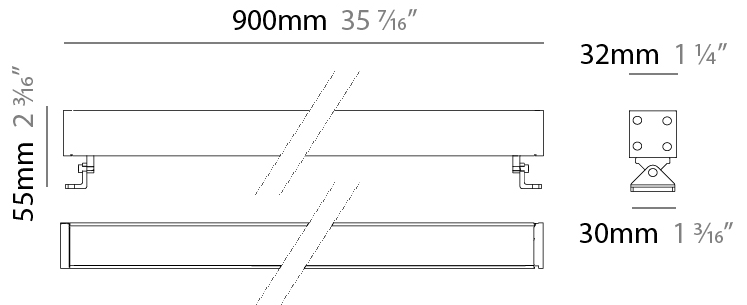

GENERAL

Series: Mini Corniche
Partner: Platek
Division: Exterior
Installation: Surface
Product Type: Wall Grazer
Mounting Location: Wall
Light Distribution: Adjustable

PHYSICAL

Shape: Rectangle
Length (mm): 900
Length (in): 35 7/16
Width (mm): 32
Width (in): 1 1/4
Height (mm): 32
Height (in): 1 1/4
Extension (mm): 55
Extension (in): 2 3/16
Weight (kg): 2.2
Weight (lbs): 4.8
Screws: A4 stainless steel
Diffuser: Clear tempered glass
Gasket: Gore-Tex valve to prevent condensation inside the fitting.
Fixture Finish: [BLK / WHI / GRY / COR / ANT / BRZ](#)
Fixture Material: Extruded Aluminum

ELECTRICAL

Lamp Type: LED
Input Wattage (W): 49
Total Output Wattage (W): 35
Dimming: Bluetooth technology or DMX
Control Gear: DMX
Driver Included: No
Driver Location: Remote
Driver Type: Constant Current - Universal
Driver Class: Class 2
Input Voltage (V): 120 - 277
Constant Current (MA): 500

LED

Number of LEDs: 24
Color Temperature (°K): RGBW
CRI: >80 CRI
Lamp Life (hrs): 60000
Special LEDs offerings: RGBW

OPTICAL

[Optic°: 26 / 40 / ELL](#)

RATINGS AND CERTIFICATIONS

Certified By: Certified for North American Standards
IP rating: IP65
IK Rating: IK06
Bug Rating: B1 U0 G0
Upon Request: Higher Maximum Ambient Temperature