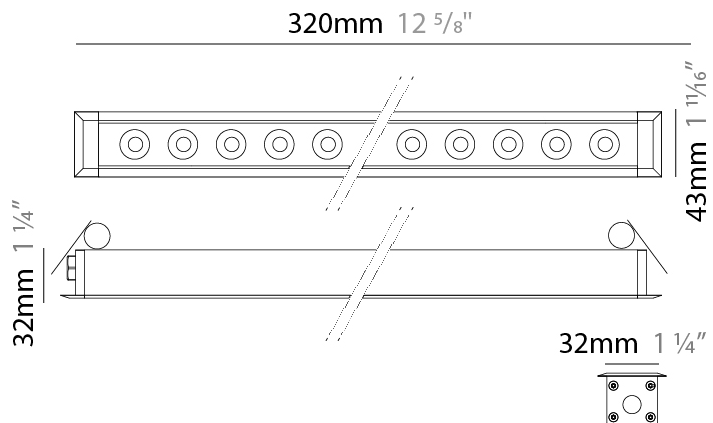

GENERAL

Series: Mini Corniche
Partner: Platek
Division: Exterior
Installation: Recessed
Product Type: Downlight
Mounting Location: Ceiling
Light Distribution: Downlight

PHYSICAL

Shape: Rectangle
Length (mm): 320
Length (in): 12 5/8
Width (mm): 43
Width (in): 1 7/16
Height (mm): 32
Height (in): 1 1/4
Ceiling Thickness (mm): 2 - 13
Ceiling Thickness (in): 1/16 - 1/2
Weight (kg): 0.8
Weight (lbs): 1.76
Diffuser: Clear tempered glass
Gasket: Gore-Tex valve to prevent condensation
Fixture Finish: [BLK](#) / [WHI](#) / [GRY](#) / [COR](#) / [ANT](#) / [BRZ](#)
Fixture Material: Extruded Aluminum
Cut-out Measurements: 36mm / 1 7/16" x 310mm / 12 3/16"

ELECTRICAL

Lamp Type: LED
Total Output Wattage (W): 11.5
Dimming: Bluetooth technology or DMX
Control Gear: DMX
Driver Included: No
Driver Location: Remote
Driver Type: Constant Current - Universal
Driver Class: Class 2
Input Voltage (V): 120 - 277
Constant Current (MA): 500

LED

Number of LEDs: 8
Color Temperature (°K): RGBW
CRI: >80 CRI
Lamp Life (hrs): 60000
Special LEDs offerings: RGBW

OPTICAL

Optic°: [26](#) / [40](#) / [ELL](#)

RATINGS AND CERTIFICATIONS

Certified By: Certified for North American Standards
IP rating: IP65
IK Rating: IK06
Bug Rating: B1 U0 G0
Upon Request: Higher Maximum Ambient Temperature