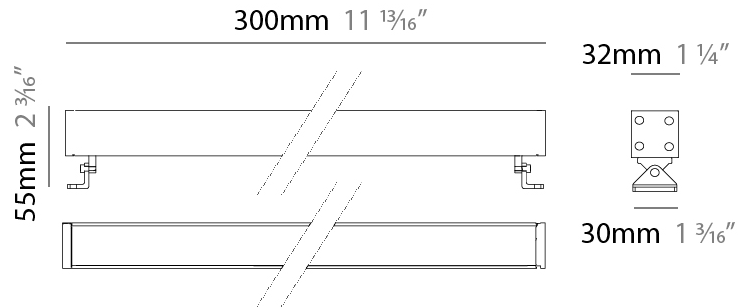

1. To build a product code in our configurator select the specify button on the base model # product page
2. To build a manual product code on this datasheet choose from the options listed below in blue font and add the suffix to the base model #

GENERAL

Series: Mini Corniche
Partner: Platek
Division: Exterior
Installation: Surface
Product Type: Wall Grazer
Mounting Location: Wall
Light Distribution: Adjustable

PHYSICAL

Shape: Rectangle
Length (mm): 300
Length (in): 11 ¹³/₁₆"
Width (mm): 32
Width (in): 1 ¹/₄"
Extension (mm): 55
Extension (in): 2 ³/₁₆"
Weight (kg): 1.2
Weight (lbs): 2.6
Screws: A4 stainless steel
Diffuser: Clear tempered glass
Gasket: Gore-Tex valve to prevent condensation inside the fitting.
Fixture Finish: [BLK](#) / [WHI](#) / [GRY](#) / [COR](#) / [ANT](#) / [BRZ](#)
Fixture Material: Extruded Aluminum

ELECTRICAL

Lamp Type: LED
Total Output Wattage (W): 11.5
Dimming: Bluetooth technology or DMX
Driver Included: No
Driver Location: Remote
Driver Type: Constant Current - Universal
Driver Class: Class 2
Input Voltage (V): 120 - 277
Constant Current (MA): 500

LED

Number of LEDs: 8
Color Temperature (°K): RGBW
CRI: >80 CRI
Lamp Life (hrs): 60000
Special LEDs offerings: RGBW

OPTICAL

Optic°: [26](#) / [40](#) / [ELL](#)

RATINGS AND CERTIFICATIONS

Certified By: Certified for North American Standards
IP rating: IP65
IK Rating: IK06
Bug Rating: B1 U0 G0
Upon Request: Higher Maximum Ambient Temperature

PROJECT
TYPE
SPECIFIER
QUANTITY
DATE