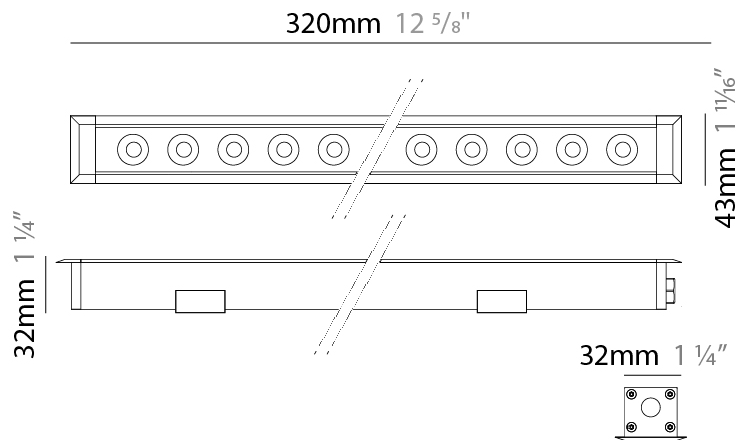

GENERAL

Series: Mini Corniche
Partner: Platek
Division: Exterior
Installation: Recessed
Product Type: Walk Over
Mounting Location: In-Ground
Light Distribution: Uplight

PHYSICAL

Shape: Rectangle
Length (mm): 320
Length (in): 12 ⁵/₈
Width (mm): 43
Width (in): 1 ⁵/₈
Height (mm): 32
Height (in): 1 ¹/₄
Diffuser: Clear tempered glass
Gasket: Gore-Tex valve to prevent condensation
Fixture Finish: [BLK](#) / [WHI](#) / [GRY](#) / [COR](#) / [ANT](#) / [BRZ](#)
Fixture Material: Extruded Aluminum

ELECTRICAL

Lamp Type: LED
Input Wattage (W): 10.7 / 6 (Dif) / 6.5 (Asy)
Total Output Wattage (W): 9.5 / 5.5 (Dif) / 6 (Asy)
Driver Included: No
Driver Location: Remote
Driver Type: Constant Voltage - Universal
Driver Class: Class 2
Input Voltage (V): 120 - 277
Output Voltage (V): 24
Upon Request: (Not included - see components [IP65 or higher enclosure to be supplied by others]) 0-10Vdc dimming / Phase dimming / Non-dimming 120/277Vac

LED

Color Temperature (°K): [3000](#) / [4000](#)
Max. Delivered Lumen (lm): 750 / 780
Nominal Lumen (lm): 1260 / 1305
CRI: >80 CRI
Lamp Life (hrs): 60000

OPTICAL

Optic°: [13](#) / [26](#) / [40](#) / [ASY](#) / [DIF](#) / [ELL](#)

RATINGS AND CERTIFICATIONS

Certified By: Certified for North American Standards
IP rating: IP67
IK Rating: IK07
Bug Rating: B0 U4 G0
Upon Request: Higher Maximum Ambient Temperature