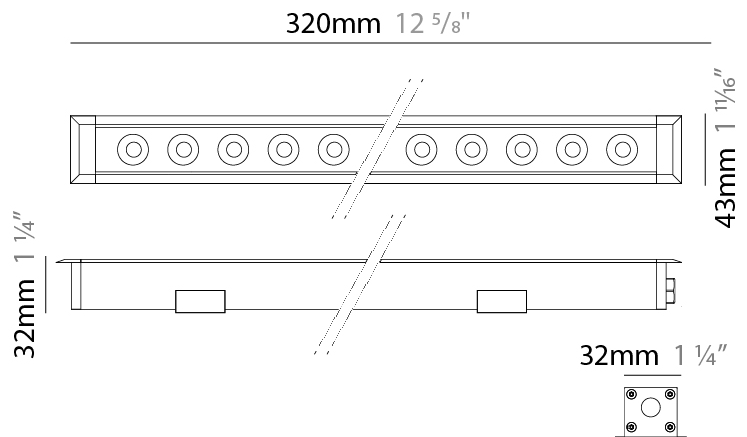

MINI CORNICHE RECESSED

E9I637-

base number   Finish Options   Lens Options

1. To build a product code in our configurator select the specify button on the base model # product page
2. To build a manual product code on this datasheet choose from the options listed below in blue font and add the suffix to the base model #

GENERAL

Series: Mini Corniche
Partner: Platek
Division: Exterior
Installation: Recessed
Product Type: Walk Over
Mounting Location: In-Ground
Light Distribution: Uplight

PHYSICAL

Shape: Rectangle
Length (mm): 320
Length (in): 12 5/8
Width (mm): 43
Width (in): 1 7/16
Height (mm): 32
Height (in): 1 1/4
Diffuser: Clear tempered glass
Gasket: Gore-Tex valve to prevent condensation
Fixture Finish: BLK / WHI / GRY / COR / ANT / BRZ
Fixture Material: Extruded Aluminum

ELECTRICAL

Lamp Type: LED
Total Output Wattage (W): 11.5
Dimming: Bluetooth technology or DMX
Control Gear: DMX
Driver Included: No
Driver Location: Remote
Driver Type: Constant Current - Universal
Driver Class: Class 2
Input Voltage (V): 120 - 277
Constant Current (MA): 500

LED

Number of LEDs: 8
Color Temperature (°K): RGBW
CRI: >80 CRI
Lamp Life (hrs): 60000
Special LEDs offerings: RGBW

OPTICAL

Optic°: 28 / 47 / ELL

RATINGS AND CERTIFICATIONS

Certified By: Certified for North American Standards
IP rating: IP67
IK Rating: IK07
Upon Request: Higher Maximum Ambient Temperature

PROJECT
TYPE
SPECIFIER
QUANTITY
DATE