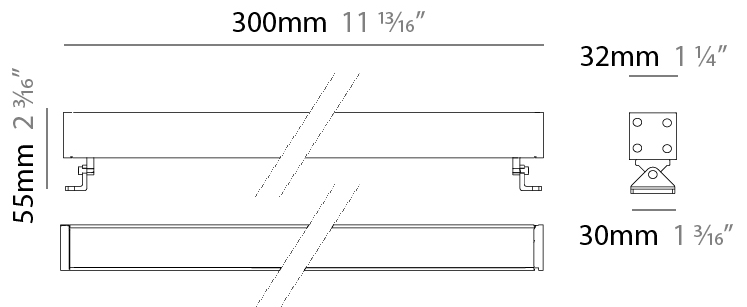

GENERAL

Series: Mini Corniche
Partner: Platek
Division: Exterior
Installation: Surface
Product Type: Wall Grazer
Mounting Location: Wall
Light Distribution: Adjustable

PHYSICAL

Shape: Rectangle
Length (mm): 300
Length (in): 11 ¹³/₁₆
Width (mm): 32
Width (in): 1 ¹/₄
Extension (mm): 55
Extension (in): 2 ³/₁₆
Weight (kg): 1.2
Weight (lbs): 2.6
Screws: A4 stainless steel
Diffuser: Clear tempered glass
Gasket: Gore-Tex valve to prevent condensation inside the fitting.
Fixture Finish: [BLK](#) / [WHI](#) / [GRY](#) / [COR](#) / [ANT](#) / [BRZ](#)
Fixture Material: Extruded Aluminum

ELECTRICAL

Lamp Type: LED
Input Wattage (W): 9.5 / 5.5 (Dif.)
Total Output Wattage (W): 9 / 5 (Dif.)
Driver Included: No
Driver Location: Remote
Driver Type: Constant Voltage - Universal
Driver Class: Class 2
Input Voltage (V): 120 - 277
Output Voltage (V): 24
Upon Request: (Not included - see components [IP65 or higher enclosure to be supplied by others]) 0-10Vdc dimming / Phase dimming / Non-dimming 120/277Vac

LED

Number of LEDs: 9
Color Temperature (°K): [3000](#) / [4000](#)
Max. Delivered Lumen (lm): 750 / 780
Nominal Lumen (lm): 1260 / 1305
CRI: >80 CRI
Lamp Life (hrs): 60000

OPTICAL

Optic°: [13](#) / [26](#) / [40](#) / [DIF](#) / [ELL](#)

RATINGS AND CERTIFICATIONS

Certified By: Certified for North American Standards
IP rating: IP65
IK Rating: IK06
Bug Rating: B1 U1 G0

PROJECT
TYPE
SPECIFIER
QUANTITY
DATE