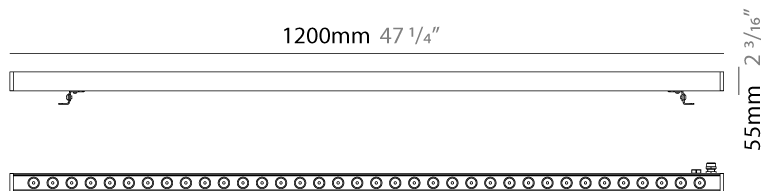

GENERAL

Series: Mini Corniche
Partner: Platek
Division: Exterior
Installation: Surface
Product Type: Wall Grazer
Mounting Location: Wall
Light Distribution: Adjustable

PHYSICAL

Shape: Rectangle
Length (mm): 1200
Length (in): 47 1/4
Width (mm): 32
Width (in): 1 1/4
Height (mm): 32
Height (in): 1 1/4
Extension (mm): 55
Extension (in): 2 3/16
Weight (kg): 2.5
Weight (lbs): 5.5
Screws: A4 stainless steel
Diffuser: Clear tempered glass
Gasket: Gore-Tex valve to prevent condensation inside the fitting.
Fixture Finish: [BLK / WHI / GRY / COR / ANT / BRZ](#)
Fixture Material: Extruded Aluminum

ELECTRICAL

Lamp Type: LED
Input Wattage (W): 40 / 21 (Dif)
Total Output Wattage (W): 36 / 20 (Dif)
Driver Included: No
Driver Location: Remote
Driver Type: Constant Voltage - 120 / 277Vac
Driver Class: Class 2
Input Voltage (V): 120 - 277
Output Voltage (V): 24
Upon Request: (Not included - see components [IP65 or higher enclosure to be supplied by others]) 0-10Vdc dimming / Phase dimming / Non-dimming 120/277Vac

LED

Number of LEDs: 36
Color Temperature (°K): [3000 / 4000](#)
Max. Delivered Lumen (lm): 3000 / 3120
Nominal Lumen (lm): 5040 / 5220
CRI: >80 CRI
Lamp Life (hrs): 60000

OPTICAL

Optic: [13 / 26 / 40 / DIF / ELL](#)

RATINGS AND CERTIFICATIONS

Certified By: Certified for North American Standards
IP rating: IP65
IK Rating: IK06
Bug Rating: B3 U1 G1
Upon Request: Higher Maximum Ambient Temperature

PROJECT
TYPE
SPECIFIER
QUANTITY
DATE