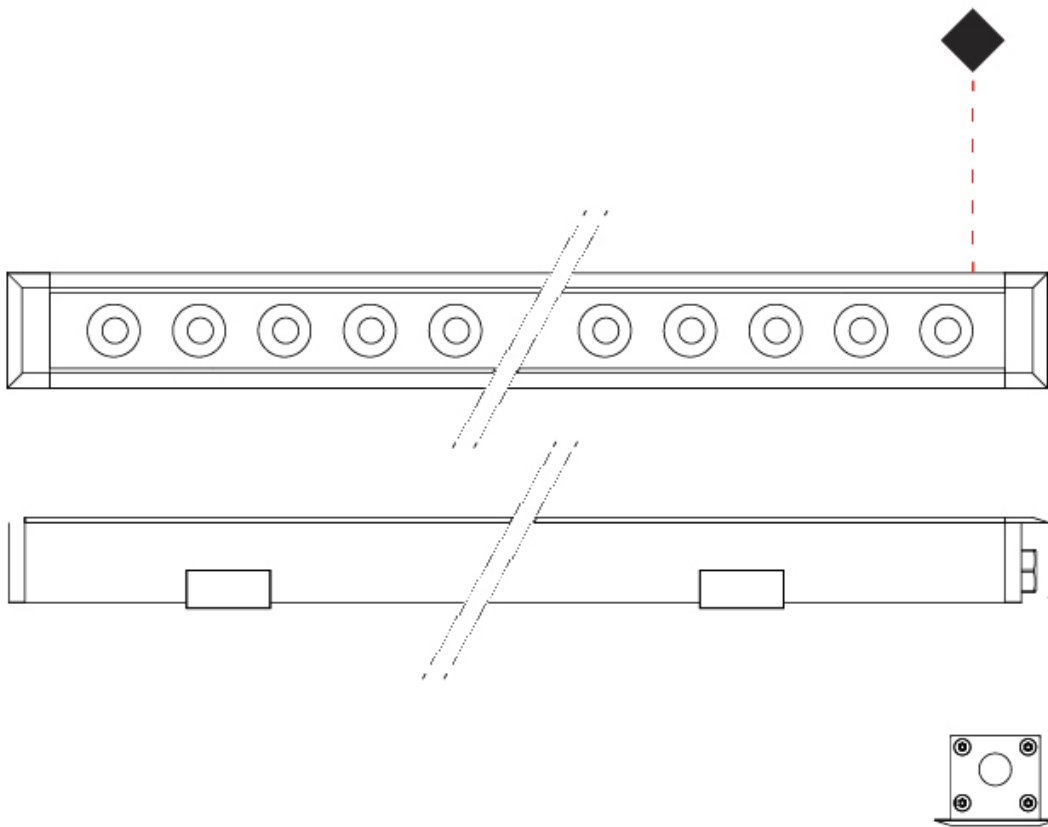

MINI CORNICHE RECESSED

E9I507-

PROJECT	_____
TYPE	_____
SPECIFIER	_____
QUANTITY	_____
DATE	_____

E