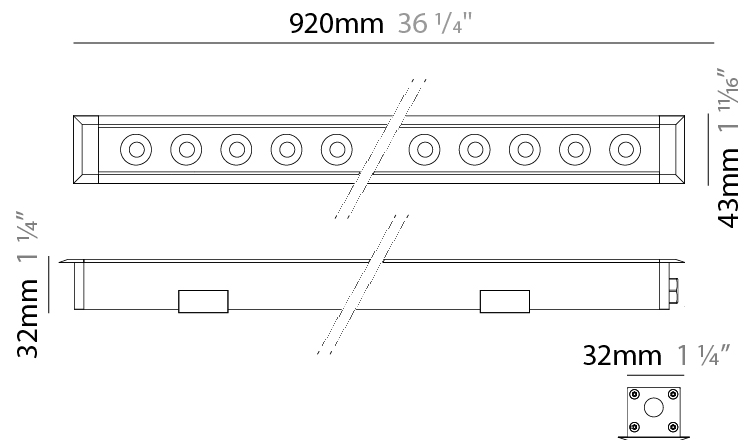

GENERAL

Series: Mini Corniche
Partner: Platek
Division: Exterior
Installation: Recessed
Product Type: Walk Over
Mounting Location: In-Ground
Light Distribution: Uplight

PHYSICAL

Shape: Rectangle
Length (mm): 920
Length (in): 36 1/4
Width (mm): 43
Width (in): 1 7/8
Height (mm): 32
Height (in): 1 1/2
Weight (kg): 1.6
Weight (lbs): 3.5
Screws: A4 stainless steel
Diffuser: Clear tempered glass
Gasket: Gore-Tex valve to prevent condensation inside the fitting.
Fixture Finish: [BLK](#) / [WHI](#) / [GRY](#) / [COR](#) / [ANT](#) / [BRZ](#)
Fixture Material: Extruded Aluminum

ELECTRICAL

Lamp Type: LED
Input Wattage (W): 32 / 17.5 (Dif) / 19.5 (Asy)
Total Output Wattage (W): 29 / 15.5 (Dif) / 17 (Asy)
Dimming: Non-Dimming / Phase Dimming (120Vac only) / 0-10V Dimming
Driver Included: No
Driver Location: Remote
Driver Type: Constant Voltage - 120 / 277Vac
Driver Class: Class 2
Input Voltage (V): 120 - 277
Output Voltage (V): 24

LED

Number of LEDs: 27
Color Temperature (°K): [3000](#) / [4000](#)
Max. Delivered Lumen (lm): 1940 - 2320 / 2020 - 2415
CRI: >80 CRI
Lamp Life (hrs): 60000

OPTICAL

Optic°: [13](#) / [26](#) / [40](#) / [ELL (29W)](#) - [DIF (15.5W)](#) / [ASY (17W)](#)

RATINGS AND CERTIFICATIONS

Certified By: Certified for North American Standards
IP rating: IP65
IK Rating: IK07
Bug Rating: B0 U5 G0
Upon Request: Higher Maximum Ambient Temperature

PROJECT
TYPE
SPECIFIER
QUANTITY
DATE