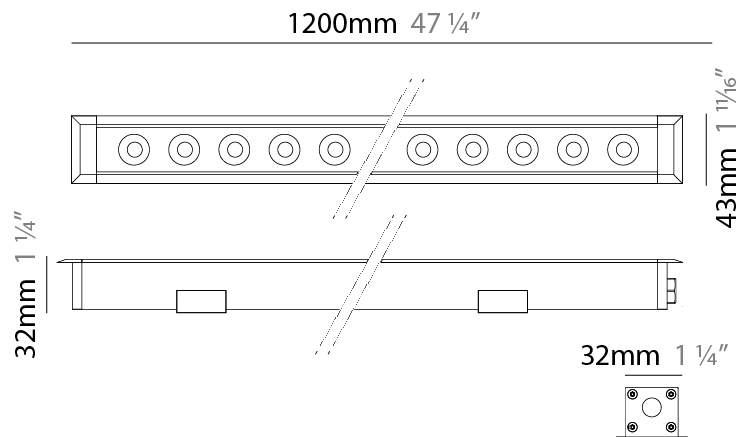

GENERAL

Series: Mini Corniche
Partner: Platek
Division: Exterior
Installation: Recessed
Product Type: Walk Over
Mounting Location: In-Ground
Light Distribution: Uplight

PHYSICAL

Shape: Rectangle
Length (mm): 1220
Length (in): 48 1/32
Width (mm): 43
Width (in): 1 5/8
Height (mm): 32
Height (in): 1 1/2
Screws: A4 stainless steel
Diffuser: Clear tempered glass
Gasket: Gore-Tex valve to prevent condensation
Fixture Finish: [BLK / WHI / GRY / COR / ANT / BRZ](#)
Fixture Material: Extruded Aluminum

ELECTRICAL

Lamp Type: LED
Input Wattage (W): 24 (Dif) / 26 (Asy) / 46
Total Output Wattage (W): 21 (Dif) / 22 (Asy) / 40
Driver Included: No
Driver Location: Remote
Driver Type: Constant voltage - 120 / 277Vac
Driver Class: Class 2
Input Voltage (V): 120 - 277
Output Voltage (V): 24
Upon Request: (Not included - see components [IP65 or higher enclosure to be supplied by others]) 0-10Vdc dimming / Phase dimming / Non-dimming 120/277Vac

LED

Number of LEDs: 36
Color Temperature (°K): [3000 / 4000](#)
Max. Delivered Lumen (lm): 3000 / 3120
Nominal Lumen (lm): 5040 / 5220
CRI: >80 CRI
Lamp Life (hrs): 60000

OPTICAL

Optic°: [13 / 26 / 40 / ASY / DIF / ELL](#) ; [RGBW 26 / 40 / ELL](#)

RATINGS AND CERTIFICATIONS

Certified By: Certified for North American Standards
IP rating: IP67
IK Rating: IK07
Bug Rating: B0 U5 G0
Upon Request: Higher Maximum Ambient Temperature

PROJECT
TYPE
SPECIFIER
QUANTITY
DATE