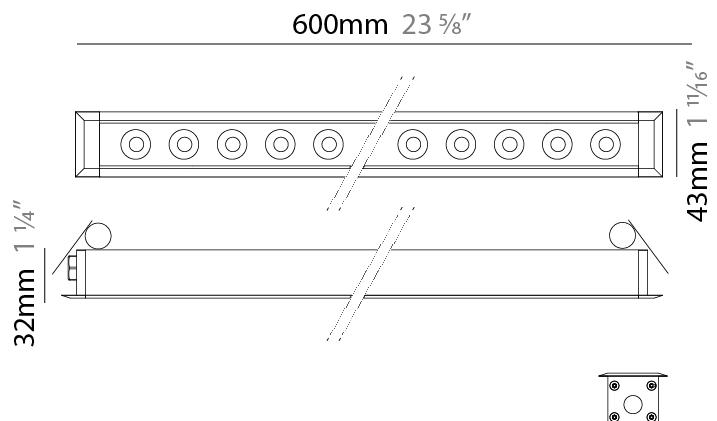

PHYSICAL

Shape: Rectangle
Length (mm): 620
Length (in): 24 ⁷/₈
Width (mm): 43
Width (in): 1 ⁵/₈
Height (mm): 32
Height (in): 1 ¹/₄
Ceiling Thickness (mm): 2 - 13
Ceiling Thickness (in): 1/16 - 1/2
Weight (kg): 1.3
Weight (lbs): 2.8
Diffuser: Clear tempered glass
Gasket: Gore-Tex valve to prevent condensation
Fixture Finish: BLK / WHI / GRY / COR / ANT / BRZ
Fixture Material: Extruded Aluminum
Cut-out Measurements: 36mm / 1 7/16" x 610mm / 24"

ELECTRICAL

Lamp Type: LED
Total Output Wattage (W): 18.5 / 10.5 (Dif) / 11 (Asy)
Driver Included: No
Driver Location: Remote
Driver Type: Constant Voltage - 120 / 277Vac
Driver Class: Class 2
Input Voltage (V): 120 - 277
Output Voltage (V): 24
Upon Request: (Not included - see components [IP65 or higher enclosure to be supplied by others]) 0-10Vdc dimming / Phase dimming / Non-dimming 120/277Vac

LED

Number of LEDs: 18
Color Temperature (°K): 3000 / 4000
Max. Delivered Lumen (lm): 1500 / 1560
Nominal Lumen (lm): 2520 / 2610
CRI: >80 CRI
Lamp Life (hrs): 60000

OPTICAL

Optic°: 13 / 26 / 40 / ASY / DIF / ELL

RATINGS AND CERTIFICATIONS

Certified By: Certified for North American Standards
IP rating: IP65
IK Rating: IK07
Bug Rating: B2 U1 G0
Upon Request: Higher Maximum Ambient Temperature

PROJECT
TYPE
SPECIFIER
QUANTITY
DATE

E