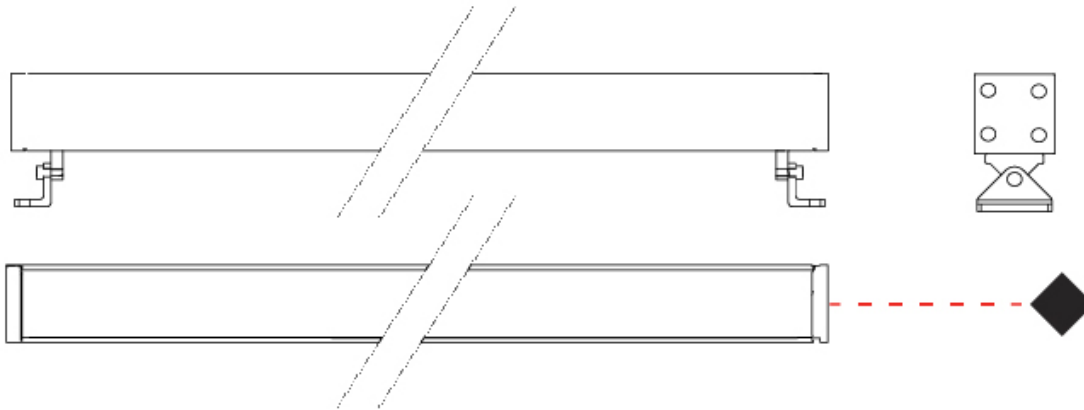

MINI CORNICHE SURFACE

E9W518-

PROJECT _____

TYPE _____

SPECIFIER _____

QUANTITY _____

DATE _____

E