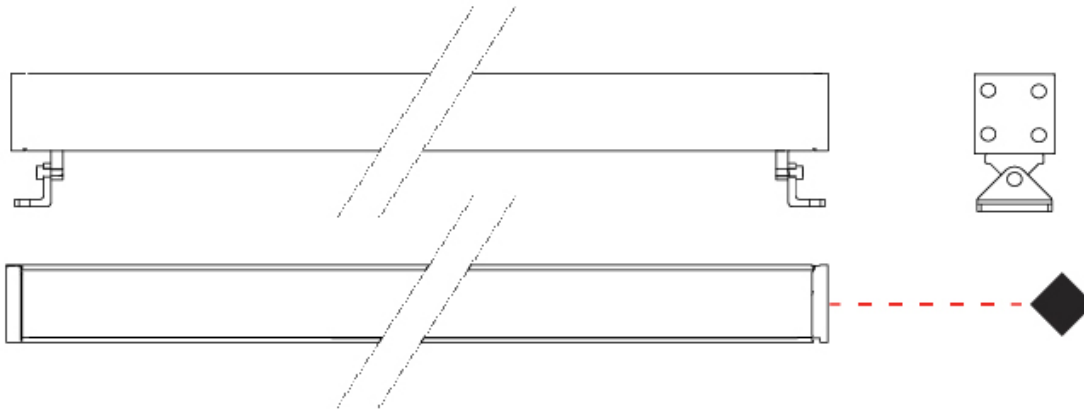

MINI CORNICHE SURFACE

E9W536-

PROJECT _____

TYPE _____

SPECIFIER _____

QUANTITY _____

DATE _____

E