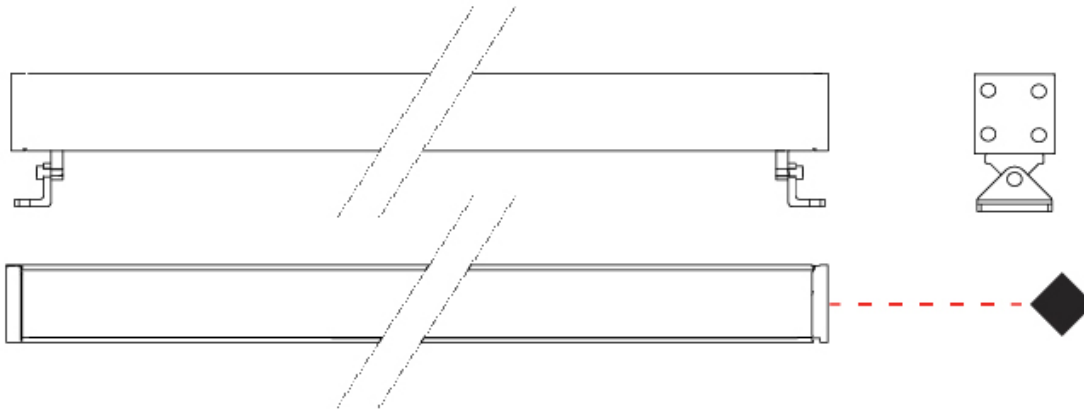

MINI CORNICHE SURFACE

E9W545-

PROJECT _____

TYPE _____

SPECIFIER _____

QUANTITY _____

DATE _____

E