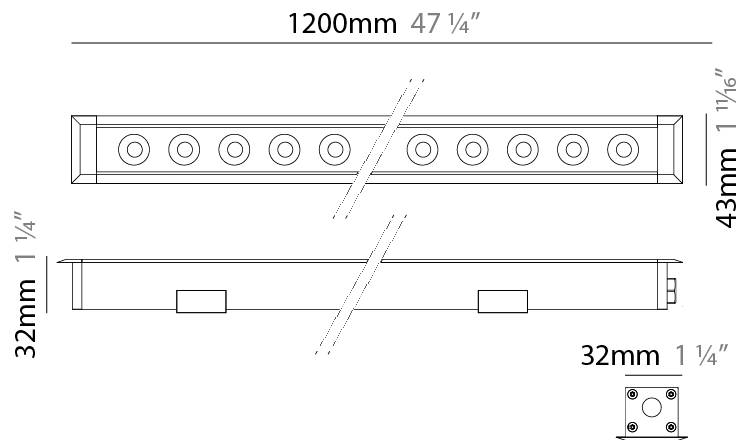

MINI CORNICHE RECESSED

E91639-

base number   Finish Options   Lens Options

1. To build a product code in our configurator select the specify button on the base model # product page
2. To build a manual product code on this datasheet choose from the options listed below in blue font and add the suffix to the base model #

GENERAL

Series: Mini Corniche
Partner: Platek
Division: Exterior
Installation: Recessed
Product Type: Walk Over
Mounting Location: In-Ground
Light Distribution: Uplight

PHYSICAL

Shape: Rectangle
Length (mm): 1220
Length (in): 48 1/32
Width (mm): 43
Width (in): 1 5/8
Height (mm): 32
Height (in): 1 1/2
Screws: A4 stainless steel
Diffuser: Clear tempered glass
Gasket: Gore-Tex valve to prevent condensation
Fixture Finish: [BLK / WHI / GRY / COR / ANT / BRZ](#)
Fixture Material: Extruded Aluminum

ELECTRICAL

Lamp Type: LED
Total Output Wattage (W): 46
Dimming: Bluetooth technology or DMX
Control Gear: DMX
Driver Included: No
Driver Location: Remote
Driver Type: Constant Current - Universal
Driver Class: Class 2
Input Voltage (V): 120 - 277
Constant Current (MA): 500

LED

Number of LEDs: 32
Color Temperature (°K): RGBW
CRI: >80 CRI
Lamp Life (hrs): 60000
Special LEDs offerings: RGBW

OPTICAL

Optic°: [26 / 47 / ELL](#)

RATINGS AND CERTIFICATIONS

Certified By: Certified for North American Standards
IP rating: IP67
IK Rating: IK07
Bug Rating: B1 U0 G0
Upon Request: Higher Maximum Ambient Temperature