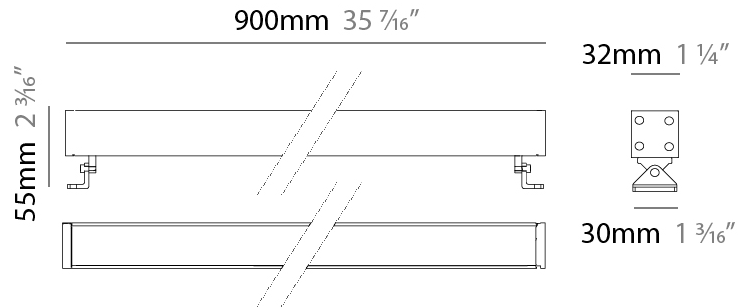

GENERAL

Series: Mini Corniche
Partner: Platek
Division: Exterior
Installation: Surface
Product Type: Wall Grazer
Mounting Location: Wall
Light Distribution: Adjustable

PHYSICAL

Shape: Rectangle
Length (mm): 900
Length (in): 35 7/16
Width (mm): 32
Width (in): 1 1/4
Height (mm): 32
Height (in): 1 1/4
Extension (mm): 55
Extension (in): 2 3/16
Weight (kg): 2.2
Weight (lbs): 4.8
Diffuser: Extra Clear Flat Tempered Glass - 5mm / 3/16" thick
Gasket: Gore-Tex valve to prevent condensation inside the fitting.
Fixture Material: Extruded Aluminum

ELECTRICAL

Lamp Type: LED
Input Wattage (W): 29 / 15.5 (Dif)
Total Output Wattage (W): 27 / 15 (Dif)
Driver Included: No
Driver Location: Remote
Driver Type: Constant Voltage - 120 / 277Vac
Driver Class: Class 2
Input Voltage (V): 120 - 277
Output Voltage (V): 24
Upon Request: (Not included - see components [IP65 or higher enclosure to be supplied by others]) 0-10Vdc dimming / Phase dimming / Non-dimming 120/277Vac

LED

Number of LEDs: 27
Color Temperature (°K): 3000
Max. Delivered Lumen (lm): 2260
Nominal Lumen (lm): 3780
CRI: >80 CRI
Lamp Life (hrs): 60000

OPTICAL

Optic°: 13

RATINGS AND CERTIFICATIONS

Certified By: Certified for North American Standards
IP rating: IP65
IK Rating: IK06
Bug Rating: B3 U1 G1
Upon Request: Higher Maximum Ambient Temperature