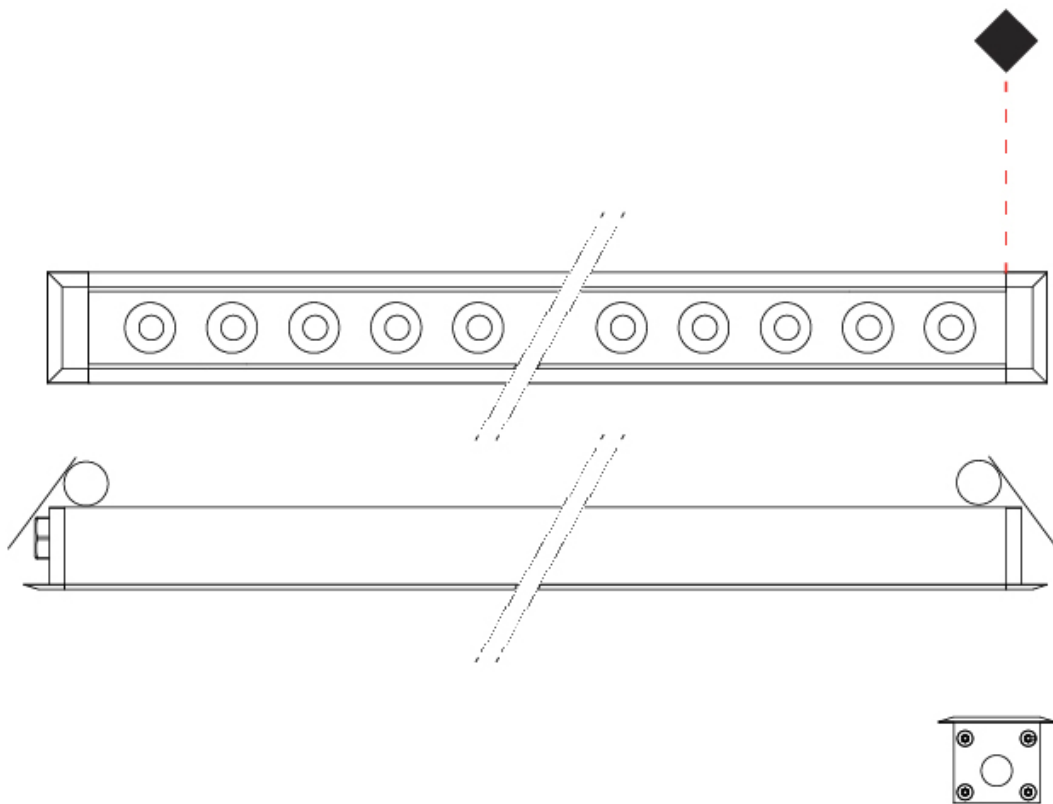

MINI CORNICHE RECESSED

E9Q112-

PROJECT	_____
TYPE	_____
SPECIFIER	_____
QUANTITY	_____
DATE	_____

E