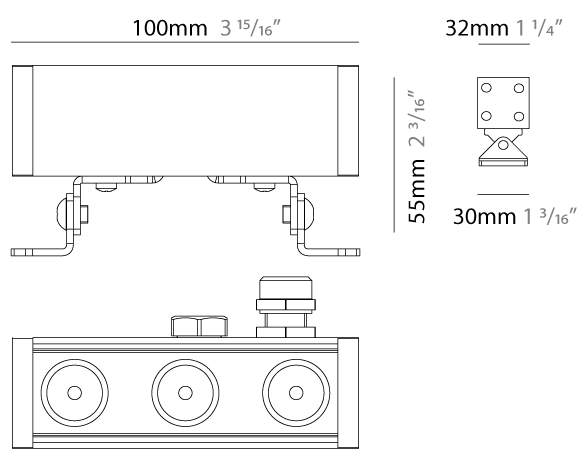

GENERAL

Series: Mini Corniche
Partner: Platek
Division: Exterior
Installation: Surface
Product Type: Wall Grazer
Mounting Location: Wall
Light Distribution: Adjustable

PHYSICAL

Shape: Rectangle
Length (mm): 100
Length (in): 3 ¹⁵/₁₆
Width (mm): 32
Width (in): 1 ¹/₄
Height (mm): 32
Height (in): 1 ¹/₄
Extension (mm): 55
Extension (in): 2 ³/₁₆
Weight (kg): 1.2
Weight (lbs): 2.6
Screws: A4 stainless steel
Diffuser: Clear tempered glass
Gasket: Gore-Tex valve to prevent condensation inside the fitting.
Fixture Finish: [BLK / WHI / GRY / COR / ANT / BRZ](#)
Fixture Material: Extruded Aluminum

ELECTRICAL

Lamp Type: LED
Total Output Wattage (W): 6
Dimming: Bluetooth technology or DMX
Control Gear: DMX
Driver Included: No
Driver Location: Remote
Driver Type: Constant Current - Universal
Driver Class: Class 2
Input Voltage (V): 120 - 277
Constant Current (MA): 500

LED

Number of LEDs: 4
Color Temperature (°K): RGBW
CRI: >80 CRI
Lamp Life (hrs): 60000
Special LEDs offerings: RGBW

OPTICAL

Optic°: [26 / 40 / ELL](#)

RATINGS AND CERTIFICATIONS

Certified By: Certified for North American Standards
IP rating: IP65
IK Rating: IK06
Bug Rating: B1 U0 G0
Upon Request: Higher Maximum Ambient Temperature

PROJECT
TYPE
SPECIFIER
QUANTITY
DATE